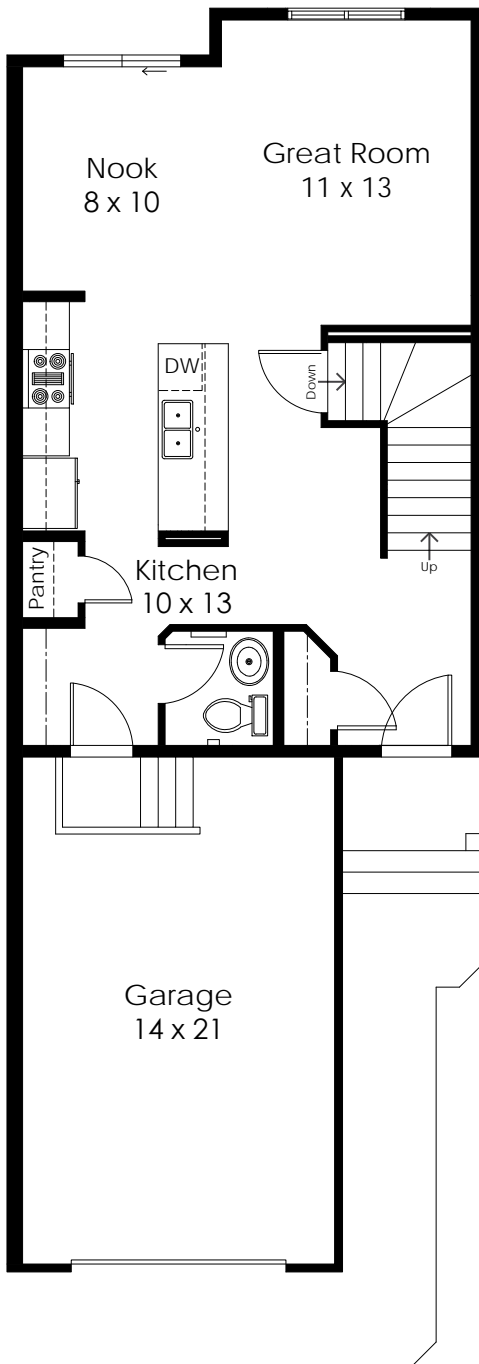

SHAYE

1446^{SQFT}

3 BEDROOMS • 2.5 BATHROOMS

Main Floor 623 sqft

Second Floor 823 sqft