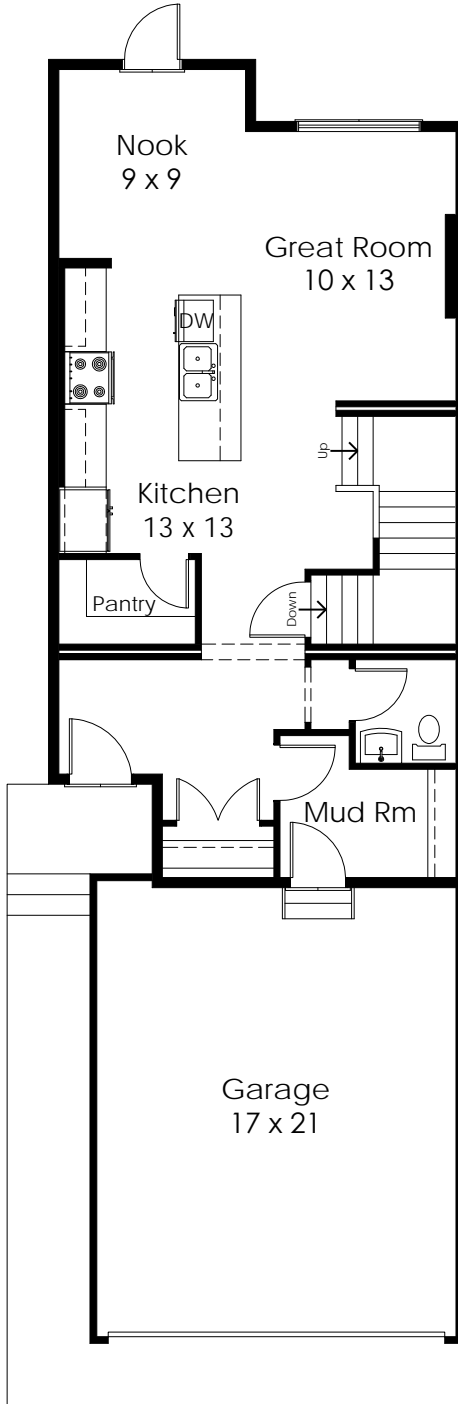

**JOSSLYN** 1629 SQFT

3 BEDROOMS • 2.5 BATHROOMS

Main Floor 745 sqft

Second Floor 884 sqft